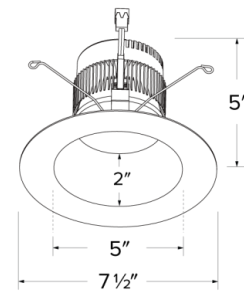

Listings: cUL Listed for wet location. Title 24 JA8-2019 Compliant.

Dimensions

Product Numbers

Item	Lamp type	Lumens	CCT	Watts	Voltage	Dimming	Finish
EL637CT5W	LED	1000, 1500, 2000 lm	2700K,	14W, 18W, 24	120V	Triac/ELV	All White
			3000K,				
			3500K,				
			4000K,				
			5000K				
EL637CT5BB	LED	1000, 1500, 2000 lm	2700K,	14W, 18W, 24	120V	Triac/ELV	All Black
			3000K,				
			3500K,				
			4000K,				
			5000K				
EL637CT5HW	LED	1000, 1500, 2000 lm	2700K,	14W, 18W, 24	120V	Triac/ELV	Haze with White Ring
			3000K,				
			3500K,				
			4000K,				
			5000K				