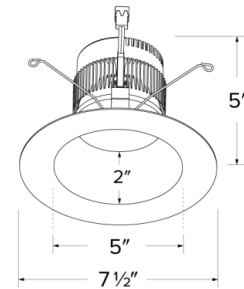

Dimensions

Technical Details

Optics: Soft white lens provides smooth lumen distribution.

Construction: For use in IC and Non-IC Housings. Spun Aluminum for greater heat dissipation. High quality powder coat finish preventing rust and paint cracking.

Installation: Quick connect for use with ELCO housings EL570ICA, EL570RICA, EL56FICA, EL560ICA, EL560RICA, EL770ICA, EL770RICA, EL760ICA, EL760RICA, EL76FICA. Can be used in IC and Non-IC Housings.

Electrical: Driver connects to 120V power supply. High Efficiency driver with a power factor > 0.9. Start time of less than .75 seconds.

LED Technology: Extremely accurate color rendering with 90+ CRI. Lumen Maintenance of 50,000 hours L70 Life based on LM80 standardized test results. Superior Thermal Management by utilizing integral heat sink. Instant On to Full Brightness. No LED pixelation.

Dimmability: Works with 120V Triac and ELV type dimmers. Dims down to 10%. For full list of dimmers refer to the Dimmer Compatibility List. Industry leading dimming. Dims smoothly with no hot spots or flickering.

Listings: UL Listed for wet location.

Product Numbers

Item	Lamp type	Lumens	CCT	Voltage	Dimming	Finish
EL637CT5W	LED	1000, 1500, 2000 lm	2700K, 3000K, 3500K, 4000K, 5000K	120V	Triac/ELV	White

Product Number Builder Example: EL637CT5W

ELCO 6" LED Inserts	Color Temp.	Finish
EL637	CT5 2700K-5000K	W White

Product Custom Image