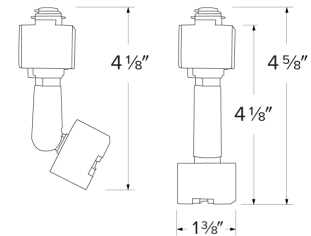

Sloped Ceiling Pendant Adapter Track Accessory

Features

- Allows use of extension stem on sloped or cathedral ceilings.
- 0° - 90° (for ceiling mount track system only).

Options

White

Black

Dimensions

Product Number

Item	Description	Finish
EP906W	Sloped Ceiling Pendant Adapter Track Accessory	All White