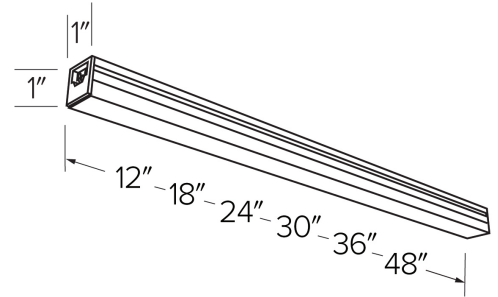

Specifications

Wattage	5W - 20W
Lumens	300 lm - 1200 lm
Voltage	120V
Color Temp.	2700K, 3000K, 3500K, 4000K, 5000K - 3000K
CRI	90+