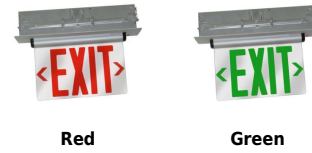

Recessed LED Edge Lit Exit Sign

Features

- Single or Double faced.
- 120V/277V with battery backup and hanger bars.
- For wall or ceiling mount.
- UL or ETL listed.
- Removable chevrons (arrows) included for jobsite customization.

Specifications

Damp Location ETL Listed

Options

Dimensions

Product Number

Item	Description
EDGREC2RG	Red & Green Letters, Double Face