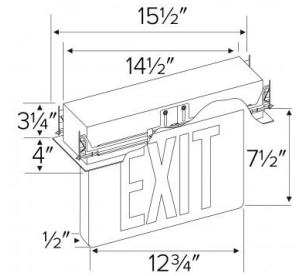

Dimensions

Product Number

Item	Description
EDGREC2RG	Red & Green Letters, Double Face