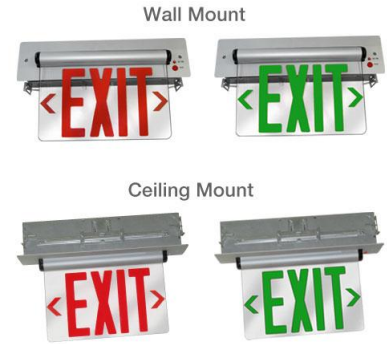

# Recessed LED Edge Lit Exit Sign

## Features

- Single or Double faced.
- 120V/277V with battery backup and hanger bars.
- For wall or ceiling mount.
- UL or ETL listed.
- Removable chevrons (arrows) included for jobsite customization.