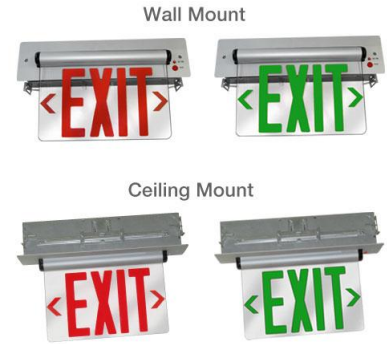

Recessed LED Edge Lit Exit Sign

Features

- Single or Double faced.
- 120V/277V with battery backup and hanger bars.
- For wall or ceiling mount.
- UL or ETL listed.
- Removable chevrons (arrows) included for jobsite customization.

Specifications

Damp Location ETL Listed

Options

Dimensions

Product Number

Item	Description
EDGREC2RG	Red & Green Letters, Double Face