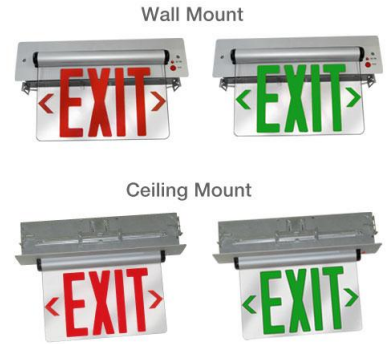

Recessed LED Edge Lit Exit Sign

Features

- Single or Double faced.
- 120V/277V with battery backup and hanger bars.
- For wall or ceiling mount.
- UL or ETL listed.
- Removable chevrons (arrows) included for jobsite customization.

Specifications

Damp Location ETL Listed

Options

Dimensions

Product Number

Item	Description
EDGREC2R	Red Letters, Double Face