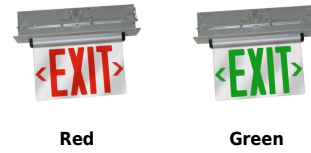

Recessed LED Edge Lit Exit Sign

Features

- Single or Double faced.
- 120V/277V with battery backup and hanger bars.
- For wall or ceiling mount.
- UL or ETL listed.
- Removable chevrons (arrows) included for jobsite customization.

Specifications

Damp Location ETL Listed

Options

Dimensions

Product Number

Item	Description
EDGREC2R	Red Letters, Double Face