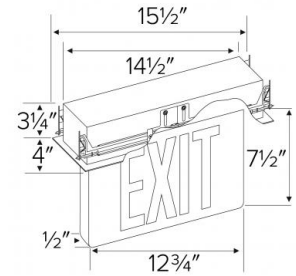

Recessed LED Edge Lit Exit Sign

Features

- Single or Double faced.
- 120V/277V with battery backup and hanger bars.
- For wall or ceiling mount.
- UL or ETL listed.
- Removable chevrons (arrows) included for jobsite customization.

Specifications

Damp Location ETL Listed

Options

Dimensions

Product Number

Item	Description
EDGREC2R	Red Letters, Double Face