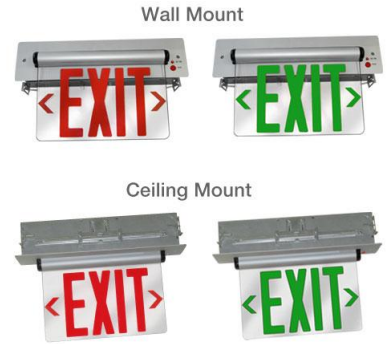

# Recessed LED Edge Lit Exit Sign

## Features

- Single or Double faced.
- 120V/277V with battery backup and hanger bars.
- For wall or ceiling mount.
- UL or ETL listed.
- Removable chevrons (arrows) included for jobsite customization.