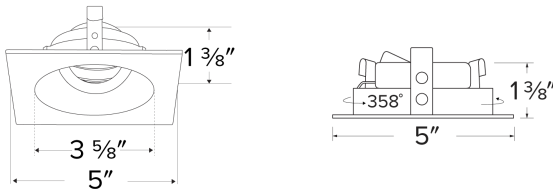

Technical Details

Construction: Diecast aluminum with a powder coated finish.

Installation: Twist-lock design allows for easy mounting onto the Koto™ LED Module.

Compatible Housing: Compatible with 4" IC and non-IC housings.

Lamp: Koto™ LED Module.