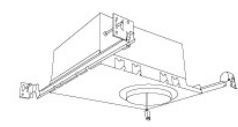

## 4" Koto™ Dedicated LED ICA Housings

4" ICA Maximum Adjustability Housing  
**New Construction**

CAT NO.	SPECIFICATIONS
EL485ICA	Maximum Adjustability

4" ICA Housing  
**New Construction**

CAT NO.	SPECIFICATIONS
EL490ICA	14W, 120/277V
EL490ICA-EM5	Emergency Battery Back-up (90 minutes)