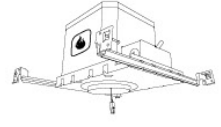

2-Hour Fire Rated 4" ICA Housing
New Construction

CAT NO.	SPECIFICATIONS
EL48FICA	7 1/2" Height, Sound Rated