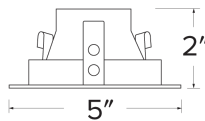

Technical Details

Construction: Diecast aluminum with a powder coated finish.

Installation: Twist-lock design allows for easy mounting onto the Koto™ LED Module.

Lamp: Koto™ LED Module.