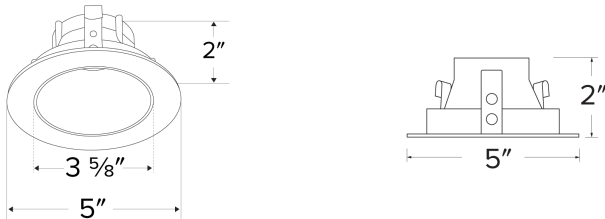

Technical Details

Construction: Diecast aluminum with a powder coated finish.

Installation: Twist-lock design allows for easy mounting onto the Koto™ LED Module.

Lamp: Koto™ LED Module.