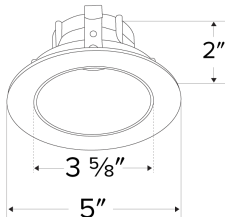

Technical Details

Construction: Diecast aluminum with a powder coated finish.

Installation: Twist-lock design allows for easy mounting onto the Koto™ LED Module.

Lamp: Koto™ LED Module.