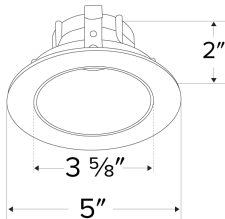

Technical Details

Construction: Diecast aluminum with a powder coated finish.

Installation: Twist-lock design allows for easy mounting onto the Koto™ LED Module.

Lamp: Koto™ LED Module.