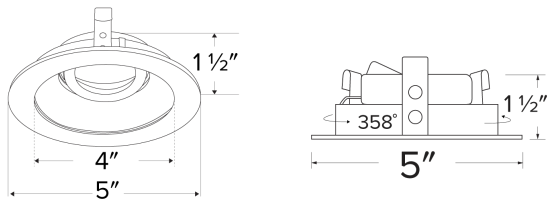

## Features

- 4" Round Adjustable Reflector.
- 358° rotation.
- 35° tilt (for EL485ICA & E4LK79ICAD), 25° tilt (for EL490 Series).
- 30° tilt with E3LK Series (Architectural Koto™ Module & Housings)
- Convenient twist-lock design for easy installation.
- Damp Location Rated.
- Lamp: Koto™ LED Module.