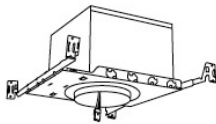

4" Koto™ Dedicated LED ICA Housing (24V DC Input)

24V DC 4" ICA Maximum Adjustability Housing
New Construction

CAT NO.	SPECIFICATIONS
E24V485ICA	Maximum Adjustability <i>*Requires 24V DC Transformer</i>