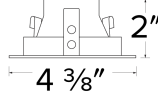

Technical Details

Construction: Diecast aluminum with a powder coated finish.

Installation: Twist-on design allows for easy mounting onto the Koto™ LED Module.

Lamp: Koto™ LED Module only.

Dimensions:

Options