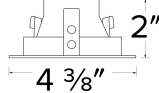

Technical Details

Construction: Diecast aluminum with a powder coated finish.

Installation: Twist-lock design allows for easy mounting onto the Koto™ LED Module.

Lamp: Koto™ LED Module only.

Dimensions:

Options