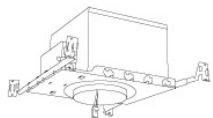

3" Koto™ Dedicated LED ICA Housings

3" ICA Maximum Adjustability Housing
New Construction

CAT NO.	SPECIFICATIONS
EL386ICA	Maximum Adjustability