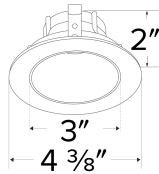

Technical Details

Construction: Diecast aluminum with a powder coated finish.

Installation: Twist-lock design allows for easy mounting onto the Koto™ LED Module.

Lamp: Koto™ LED Module only.

Dimensions: