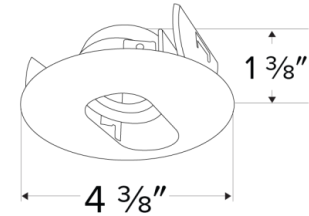

Pex™ 3" Round Adjustable Slot Aperture

Pex™ Precision die-cast adjustable trims with Twist-On system for easy Koto™ Module installation

Features

- 4 3/8" O.D.
- 45° Adjustability.
- Convenient twist-on design for easy installation.
- Damp Location Rated.
- Lamp: Koto™ LED Module.
- Recommended to be used with Maximum Adjustability Housings

Technical Details

Construction: Diecast aluminum with a powder coated finish.

Installation: Twist-on design allows for easy mounting onto the Koto™ LED Module.

Lamp: Koto™ LED Module only.

Dimensions

Product Number