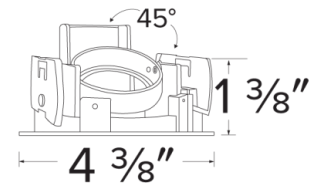

Dimensions

Product Number

Item	Finish
ELK3620W	Black with White Trim

Product Number Builder Example: ELK3620W

Pex™ 3" Adjustable Slot Aperture

Finish

ELK3620

W Black with White Trim
BZ All Bronze