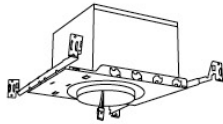

**Standard module includes 38° installed with 25° & 60° field changeable lenses.*

ACCESSORIES

Lens

- EP731C 18° Lens
 - EP732C 25° Lens
 - EP733C 38° Lens
 - EP734C 60° Lens
- *EP732C, EP733C, EP734C Included with standard module

Snoot

- L50W White
- L50B Black

Secondary Optics

- L45 Hex Louver
- L46 Linear Lens
- L47 Spread Louver
- L49 Frosted Lens
- L51 Color Shifter
- L57 White Hex Louver
- L52 Blue Lens
- L53 Pink Shifter

3" Koto™ Dedicated LED ICA Housings (24V DC Input)