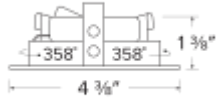

Technical Details

Construction: Diecast aluminum with a powder coated finish.

Installation: Twist-on design allows for easy mounting onto the Koto™ LED Module.

Lamp: Koto™ LED Module only.