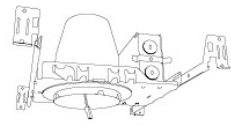

3" ICA Housing
New Construction

CAT NO.	SPECIFICATIONS
EL390ICA	
EL390ICA-EM5	Emergency Battery Back-up (90 minutes)