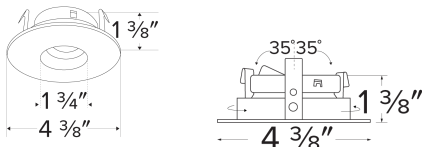

Technical Details

Construction: Diecast aluminum with a powder coated finish.

Installation: Twist-lock design allows for easy mounting onto the Koto™ LED Module.

Lamp: Koto™ LED Module only.