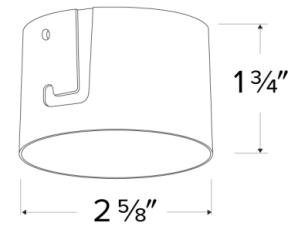

## Features

- 2" Adjustable Trimless Reflector (ELK215W)
- 2" Trimless Spackle Frame Ordered Separately (EL2SFR)
- 35° Adjustability.
- Convenient twist-on design for easy installation.
- Damp Location Rated.
- Lamp: Koto™ LED Module.