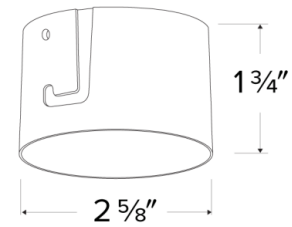

Pex™ 2" Adjustable Trimless Reflector

Pex™ Precision die-cast trim with Twist-On system for easy tool-free installation

Features

- 2" Adjustable Trimless Reflector (ELK215W)
- 2" Trimless Spackle Frame Ordered Separately (EL2SFR)
- 35° Adjustability.
- Convenient twist-on design for easy installation.
- Damp Location Rated.
- Lamp: Koto™ LED Module.

Technical Details

Installation: Twist-On design allows for easy mounting onto the Koto™ LED Module.

Lamp: Koto™ LED Module.

Options

White

Black

Product Numbers

Item	Description	Finish
ELK215W	2" Round Adjustable Trimless Reflector	All White
ELK215B	2" Round Adjustable Trimless Reflector	All Black
EL2SFR	2" Round Trimless Spackle Frame	