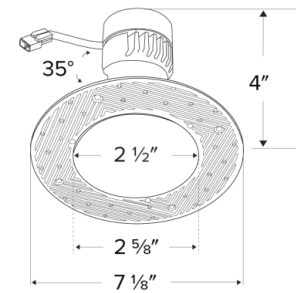

Pex™ 2" Adjustable Trimless Reflector

Pex™ Precision die-cast trim with Twist-On system for easy tool-free installation

Features

- 2" Adjustable Trimless Reflector (ELK215W)
- 2" Trimless Spackle Frame Ordered Separately (EL2SFR)
- 35° Adjustability.
- Convenient twist-on design for easy installation.
- Damp Location Rated.
- Lamp: Koto™ LED Module.

Technical Details

Installation: Twist-On design allows for easy mounting onto the Koto™ LED Module.

Lamp: Koto™ LED Module.

Options

White

Black

Product Numbers

Item	Description	Finish
ELK215W	2" Round Adjustable Trimless Reflector	All White
ELK215B	2" Round Adjustable Trimless Reflector	All Black
EL2SFR	2" Round Trimless Spackle Frame	