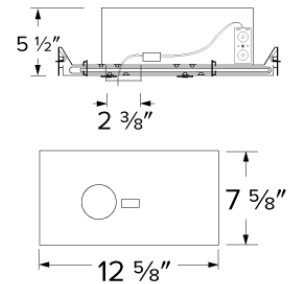

Specifications

Voltage 277V

E1LF1

E1LF2

E1LF3TL

Product Number

Item	Description	Voltage
E1LF2ICAJ-7	For Oak Adjustable	277V

Product Number Builder