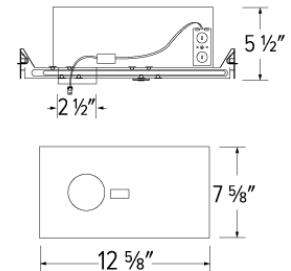

Oak™ Housings with 12V AC Transformer

Features

- R60 Insulation housing, IC Airtight
- Includes individual electronic transformer
- 2" cutout for downlight (E1L02, E1L12 and E11F)
- 2 3/8" cutout for adjustable (E1L32 & E2L22)
- 2 1/2" cutout for trimless (EL01SFR + E1L61)
- Suitable for Chicago Plenum construction

Specifications

Voltage   277V

E1LF1

E1LF2

E1LF3TL