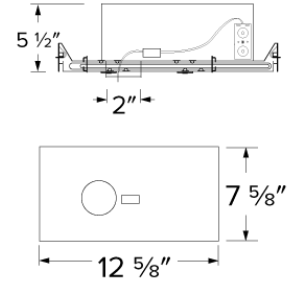

Specifications

Voltage 277V

E1LF1

E1LF2

E1LF3TL

Product Number

Item	Description	Voltage
E1LF2ICAJ-7	For Oak Adjustable	277V

Product Number Builder