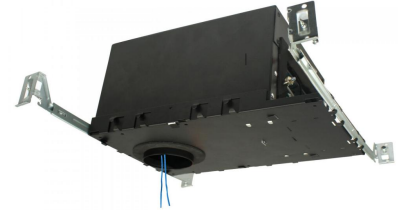

Oak™ Housings with 12V AC Transformer

Features

- R60 Insulation housing, IC Airtight
- Includes individual electronic transformer
- 2" cutout for downlight (E1L02, E1L12 and E11F)
- 2 3/8" cutout for adjustable (E1L32 & E2L22)
- 2 1/2" cutout for trimless (EL01SFR + E1L61)
- Suitable for Chicago Plenum construction

Specifications

Voltage 277V

E1LF1

E1LF2

E1LF3TL

Product Number

Item	Description	Voltage
E1LF2ICAJ-7	For Oak Adjustable	277V

Product Number Builder Example: E1LF1ICAJ

Elco Oak™ Mounting Frame

E1LF

Cutout

- 1** For Oak Downlight
- 2** For Oak Adjustable
- 3TL** For Oak Trimless

IC Airtight

ICAJ ICA

Dimming

- 120V Input/ELV Dimmable
- 7** 277V Input
- DX** 120V Input/0-10V Dimmable
- DX-7** 277V Input/0-10V Dimmable