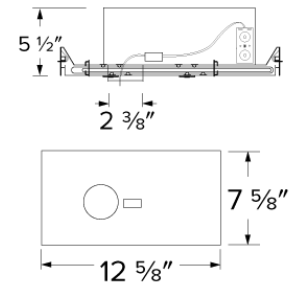

Oak™ Housings with 12V AC Transformer

Features

- R60 Insulation housing, IC Airtight
- Includes individual electronic transformer
- 2" cutout for downlight (E1L02, E1L12 and E11F)
- 2 3/8" cutout for adjustable (E1L32 & E2L22)
- 2 1/2" cutout for trimless (EL01SFR + E1L61)
- Suitable for Chicago Plenum construction

Specifications

Voltage 277V

E1LF1

E1LF2

E1LF3TL

Product Number

Item	Description	Voltage
E1LF2ICAJ-7	For Oak Adjustable	277V

Product Number Builder Example: E1LF1ICAJ