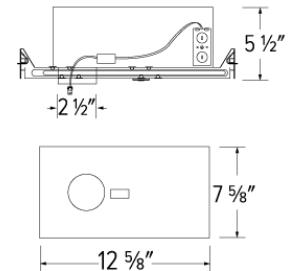

Specifications

Voltage 277V

E1LF1

E1LF2

E1LF3TL

Product Number

Item	Description	Voltage
E1LF2ICAJ-7	For Oak Adjustable	277V

Product Number Builder