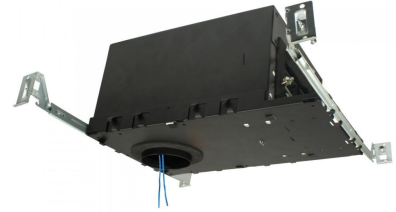

Oak™ Housings with 12V AC Transformer

Features

- R60 Insulation housing, IC Airtight
- Includes individual electronic transformer
- 2" cutout for downlight (E1L02, E1L12 and E11F)
- 2 3/8" cutout for adjustable (E1L32 & E2L22)
- 2 1/2" cutout for trimless (EL01SFR + E1L61)
- Suitable for Chicago Plenum construction

Specifications

Voltage 277V

E1LF1

E1LF2

E1LF3TL

Product Number

Item	Description	Voltage
E1LF2ICAJ-7	For Oak Adjustable	277V

Product Number Builder

Example: **E1LF1ICAJ**

Elco Oak™ Mounting Frame

E1LF

Cutout

- 1** For Oak Downlight
- 2** For Oak Adjustable
- 3TL** For Oak Trimless

IC Airtight

ICAJ ICA

Dimming