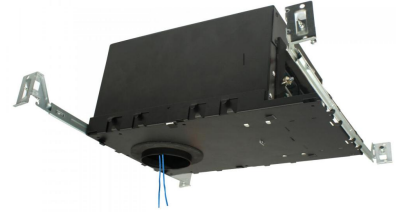

## Features

- R60 Insulation housing, IC Airtight
- Includes individual electronic transformer
- 2" cutout for downlight (E1L02, E1L12 and E11F)
- 2 3/8" cutout for adjustable (E1L32 & E2L22)
- 2 1/2" cutout for trimless (EL01SFR + E1L61)
- Suitable for Chicago Plenum construction