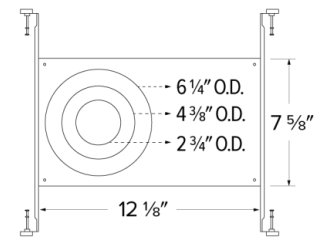

New Construction Universal Frame with Hanger Bars

New Construction Universal Frame for 2", 4" and 6" Elm™ System Downlights.

Features

- New Construction Universal Frame with Captive Hanger Bars for Elm™ System Downlights.
- For use with 2", 4" or 6" Round Downlights.