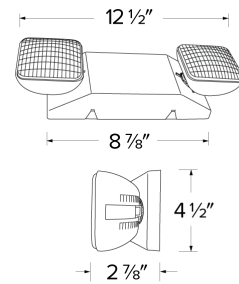

LED Adjustable Emergency Light

Features

- Emergency Light with two Adjustable 1.5W LED glare free light heads.
- 120/277V.
- Universal mounting plate for fast and easy installation.
- Sturdy thermoplastic housing.
- Automatic switching from AC supply to battery power.
- Long life NiCad battery.
- cUL Listed for damp location.

Specifications

Wattage	3W
Voltage	120/277V

Dimensions

Product Number

Item	Watts	Voltage	Finish
EE22L	3W	120/277V	All White

Photometric Report

LED Adjustable Emergency Light

PHOTOMETRIC REPORT

Product #: EE22L
 Wattage / Lumens: 1.40W / 131.5 lm
 Luminaire LPW: 93.9 lm/W

CANDLE POWER SUMMARY

Degress Vertical	0°
0	512
5	388
15	149
25	46
35	20
45	9
55	5
65	3
75	1
85	1
90	0

ILLUMINANCE AT A DISTANCE