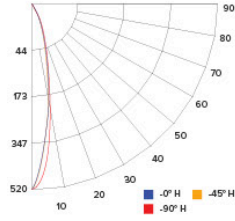

Specifications

Wattage	3W
Voltage	120/277V

Dimensions

Product Number

Item	Watts	Voltage	Finish
EE22L	3W	120/277V	All White

Photometric Report

LED Adjustable Emergency Light

PHOTOMETRIC REPORT

Product #: EE22L
 Wattage / Lumens: 1.40W / 131.5 lm
 Luminaire LPW: 93.9 lm/W

CANDLE POWER SUMMARY

Degress Vertical	0°
0	512
5	388
15	149
25	46
35	20
45	9
55	5
65	3
75	1
85	1
90	0

ILLUMINANCE AT A DISTANCE