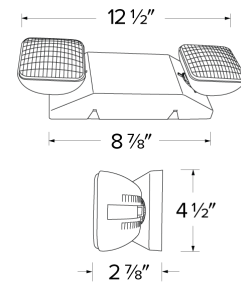

LED Adjustable Emergency Light

Features

- Emergency Light with two Adjustable 1.5W LED glare free light heads.
- 120/277V.
- Universal mounting plate for fast and easy installation.
- Sturdy thermoplastic housing.
- Automatic switching from AC supply to battery power.
- Long life NiCad battery.
- cUL Listed for damp location.

Specifications

Wattage	3W
Voltage	120/277V

Dimensions

Product Number

Item	Watts	Voltage	Finish
EE22L	3W	120/277V	All White

Photometric Report

LED Adjustable Emergency Light

PHOTOMETRIC REPORT

Product #: EE22L
 Wattage / Lumens: 1.40W / 131.5 lm
 Luminaire LPW: 93.9 lm/W

CANDLE POWER SUMMARY

Degress Vertical	0°
0	512
5	388
15	149
25	46
35	20
45	9
55	5
65	3
75	1
85	1
90	0

ILLUMINANCE AT A DISTANCE