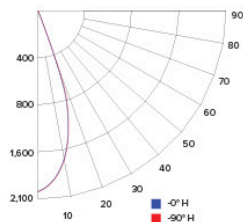

PHOTOMETRIC REPORT

Product #: ELK08CT5 @4000K
Wattage / Lumens: 10.4 W / 921 lm
Luminaire LPW: 88.5 lm/W