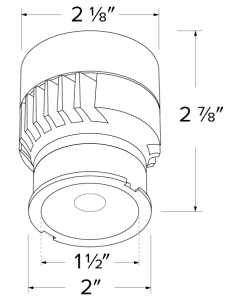

Dimensions

Technical Details

Optics: Frosted polycarbonate module lens diffuses light evenly throughout while reducing glare with LED technology.

Construction: Integrated driver and light engine with quick connect. Diecast aluminum body with heat fins allow for efficient cooling.