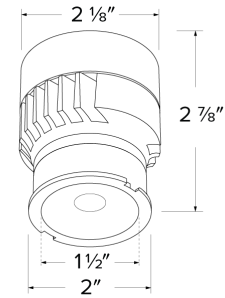

Dimensions

Product Number

Item	Lamp type	Lumens	CCT	Watts	Voltage	Dimming	Beam Angle
ELK10CT5	LED	1000 lm	2700K, 3000K, 3500K, 4000K, 5000K	12.5W	120V	Triac/ELV	38°

Technical Details

Optics: Frosted polycarbonate module lens diffuses light evenly throughout while reducing glare with LED technology.