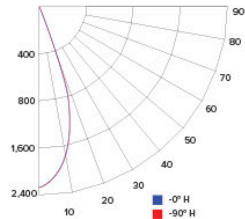

PHOTOMETRIC REPORT

Product #: ELK10CT5 @4000K
Wattage / Lumens: 12.19W / 1043.6 lm
Luminaire LPW: 85.6 lm/W