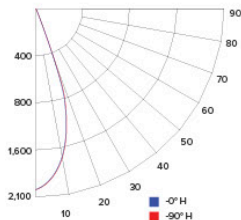

PHOTOMETRIC REPORT

Product #: ELK08CT5 @4000K
Wattage / Lumens: 10.4 W / 921 lm
Luminaire LPW: 88.5 lm/W