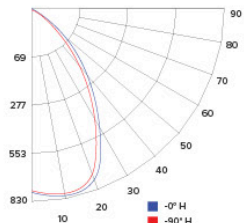

PHOTOMETRIC REPORT

Product #: ELK10CT5-W @3000K
Wattage / Lumens: 12W / 1013.2 lm
Luminaire LPW: 84.4 lm/W