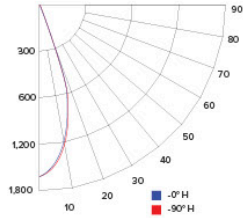

CANDLE POWER SUMMARY

Degree Vertical	0°
0	1700
5	1530
15	868
25	246
35	56
45	24
55	12
65	5
75	1
85	1
90	1

ILLUMINANCE AT A DISTANCE

Distance to Target Plane	Center Beam Footcandles	Beam Diameter
4'	106.2	2.6'
6'	47.2	3.9'
8'	26.5	5.1'
10'	17.0	6.4'