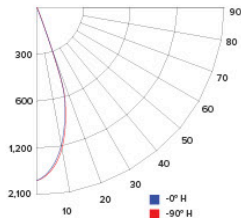

PHOTOMETRIC REPORT

Product #: ELK08CT5 @3500K
Wattage / Lumens: 10.19W / 902.5 lm
Luminaire LPW: 88.5 lm/W