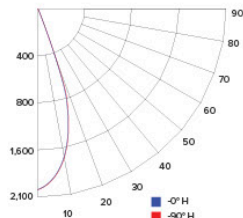

PHOTOMETRIC REPORT

Product #: ELK08CT5 @4000K
Wattage / Lumens: 10.4 W / 921 lm
Luminaire LPW: 88.5 lm/W