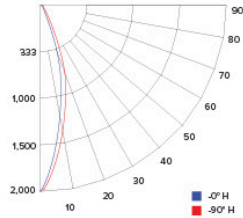

PHOTOMETRIC REPORT

Product #: ELK08CT5 @3000K
Wattage / Lumens: 10.1W / 887.3 lm
Luminaire LPW: 87.8 lm/W