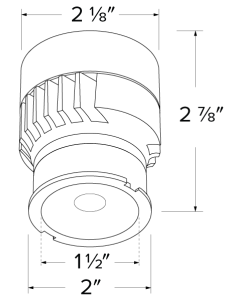

Dimensions

Product Number

Item	Lamp type	Lumens	CCT	Watts	Voltage	Dimming	Beam Angle
ELK08CT5-W	LED	825 lm	2700K, 3000K, 3500K, 4000K, 5000K	10.5W	120V	Triac/ELV	60°

Technical Details

Optics: Frosted polycarbonate module lens diffuses light evenly throughout while reducing glare with LED technology.