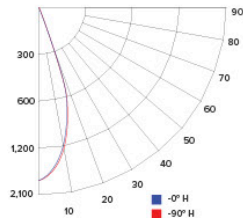

PHOTOMETRIC REPORT

Product #: ELK08CT5 @3500K
Wattage / Lumens: 10.19W / 902.5 lm
Luminaire LPW: 88.5 lm/W