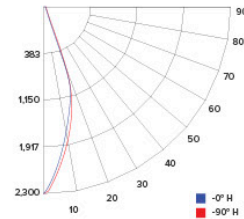

PHOTOMETRIC REPORT

Product #: ELK10CT5 @3000K
Wattage / Lumens: 12W / 1013.2 lm
Luminaire LPW: 84.4 lm/W