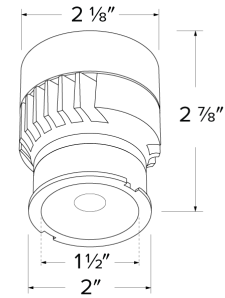

Dimensions

Product Number

Item	Lamp type	Lumens	CCT	Watts	Voltage	Dimming	Beam Angle
ELK08CT5-W	LED	825 lm	2700K, 3000K, 3500K, 4000K, 5000K	10.5W	120V	Triac/ELV	60°

Technical Details

Optics: Frosted polycarbonate module lens diffuses light evenly throughout while reducing glare with LED technology.