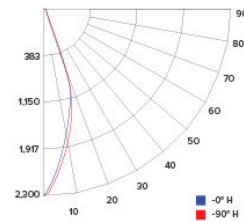

PHOTOMETRIC REPORT

Product #: ELK10CT5 @3000K
Wattage / Lumens: 12W / 1013.2 lm
Luminaire LPW: 84.4 lm/W