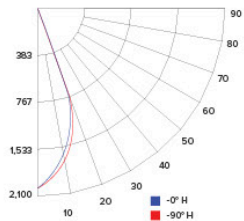

PHOTOMETRIC REPORT

Product #: ELK10CT5 @2700K
Wattage / Lumens: 12.6W / 908.8 lm
Luminaire LPW: 72 lm/W