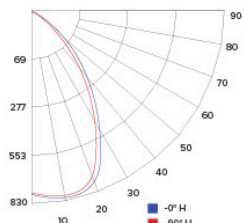

PHOTOMETRIC REPORT

Product #: ELK10CT5-W @3000K
Wattage / Lumens: 12W / 1013.2 lm
Luminaire LPW: 84.4 lm/W