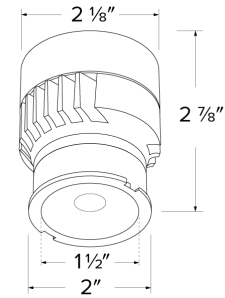

Dimensions

Product Number

Item	Lamp type	Lumens	CCT	Watts	Voltage	Dimming	Beam Angle
ELK08CT5-S	LED	825 lm	2700K, 3000K, 3500K, 4000K, 5000K	10.5W	120V	Triac/ELV	18°

Technical Details

Optics: Frosted polycarbonate module lens diffuses light evenly throughout while reducing glare with LED technology.