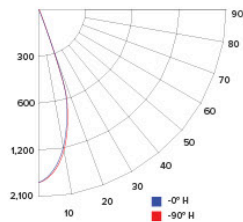

PHOTOMETRIC REPORT

Product #: ELK08CT5 @3500K
Wattage / Lumens: 10.19W / 902.5 lm
Luminaire LPW: 88.5 lm/W