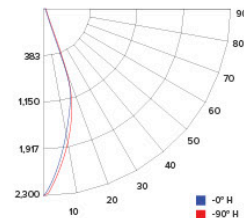

PHOTOMETRIC REPORT

Product #: ELK10CT5 @3000K
Wattage / Lumens: 12W / 1013.2 lm
Luminaire LPW: 84.4 lm/W