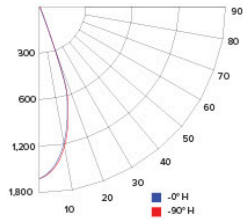

CANDLE POWER SUMMARY

Degree Vertical	0°
0	1700
5	1530
15	868
25	246
35	56
45	24
55	12
65	5
75	1
85	1
90	1

ILLUMINANCE AT A DISTANCE

Distance to Target Plane	Center Beam Footcandles	Beam Diameter
4'	106.2	2.6'
6'	47.2	3.9'
8'	26.5	5.1'
10'	17.0	6.4'