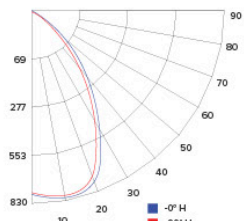

PHOTOMETRIC REPORT

Product #: ELK10CT5-W @3000K
Wattage / Lumens: 12W / 1013.2 lm
Luminaire LPW: 84.4 lm/W