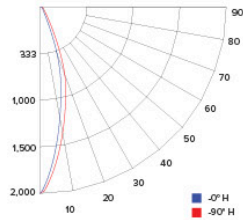

PHOTOMETRIC REPORT

Product #: ELK08CT5 @3000K
Wattage / Lumens: 10.1W / 887.3 lm
Luminaire LPW: 87.8 lm/W