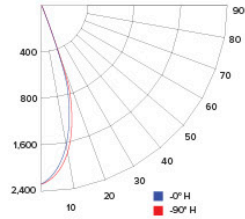

Photometric Report

Koto™ LED Module

PHOTOMETRIC REPORT

Product #: ELK10CT5 @3500K
Wattage / Lumens: 11.9W / 1039.2 lm
Luminaire LPW: 87.3 lm/W