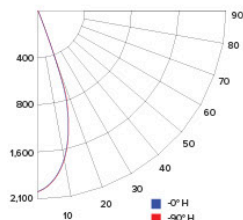

PHOTOMETRIC REPORT

Product #: ELK08CT5 @4000K
Wattage / Lumens: 10.4 W / 921 lm
Luminaire LPW: 88.5 lm/W