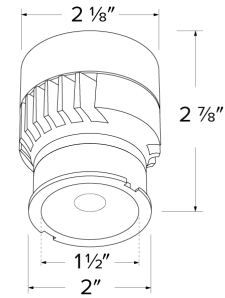

Dimensions

Technical Details

Optics: Frosted polycarbonate module lens diffuses light evenly throughout while reducing glare with LED technology.

Construction: Integrated driver and light engine with quick connect. Diecast aluminum body with heat fins allow for efficient cooling.

Installation: Twist-on design for toolless trim installation, for use with Koto™ trims only. Can be use in 2", 3", 4" & 6" housings with quick connect base.

Electrical: Module connects to 120 power supply. High efficiency driver with a power factor >0.9. Start time of less than 0.75 seconds.

Delivered Lumens: Up to 1000 lm/5-CCT Switch

LED Technology: Extremely accurate Color Rendering Index of 90+. Lumen Maintaince of 50,000 hours L70 Life based on LM80 standardized test results. Superior Thermal Management by utilizing integrated heat sink. Instant On to Full Brightness technology. No LED pixilation.

Dimmability: Works with 120V Triac and ELV type dimmers. Dims down to 5%. For full list of dimmers, refer to the Dimmer Compatibility List. Industry leading dimming that dims smoothly with no hot spots or flickering.

Listings: cUL Listed for Damp Locations. cUL Listed for Wet Location with Wet location trims. RoHS Compliant. Energy Star Certified. Title 24 JA8-2019 Compliant

Product Numbers

Item	Lamp type	Lumens	CCT	Watts	Voltage	Dimming	Beam Angle
ELK08CT5	LED	825 lm	2700K, 3000K, 3500K, 4000K, 5000K	10.5W	120V	Triac/ELV	38°
ELK10CT5	LED	1000 lm	2700K, 3000K, 3500K, 4000K, 5000K	12.5W	120V	Triac/ELV	38°
ELK08CT5-S	LED	825 lm	2700K, 3000K, 3500K, 4000K, 5000K	10.5W	120V	Triac/ELV	18°
ELK10CT5-S	LED	1000 lm	2700K, 3000K, 3500K, 4000K, 5000K	12.5W	120V	Triac/ELV	18°
ELK08CT5-N	LED	825 lm	2700K, 3000K, 3500K, 4000K, 5000K	10.5W	120V	Triac/ELV	25°
ELK10CT5-N	LED	1000 lm	2700K, 3000K, 3500K, 4000K, 5000K	12.5W	120V	Triac/ELV	25°