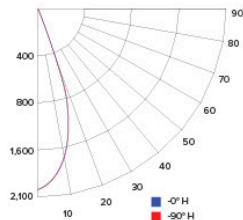

PHOTOMETRIC REPORT

Product #: ELK08CT5 @4000K
Wattage / Lumens: 10.4 W / 921 lm
Luminaire LPW: 88.5 lm/W