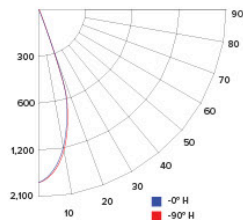

PHOTOMETRIC REPORT

Product #: ELK08CT5 @3500K
Wattage / Lumens: 10.19W / 902.5 lm
Luminaire LPW: 88.5 lm/W