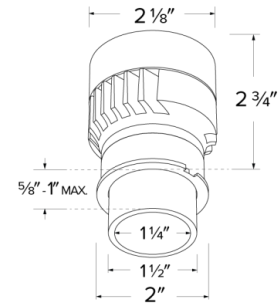

Dimensions

Product Number

Item	Description	Lamp type	Lumens	CCT	Watts	Voltage	Dimming	Beam Angle
ELK0730-FC	Koto Focus™ LED Module. Includes white and black snoot.	LED	800 lm	3000K	10.5W	120V	Triac/ELV	Adjustable Beam 18° - 50°