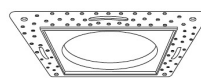

Square Flush Mount Trim Adaptor

EL4FMS
Compatible 3" Pex™ Square trims:
ELK4216, ELK4218, ELK4227,
ELK4229 Series

Finishes: **W** - All White, **BB** - All Black, **BZ** - All Bronze, **B** - Black w/White Ring, **C** - Chrome w/White Ring, **H** - Haze w/White Ring, **B*** - All Black (For ELK4188, ELK4172, & ELK4284)