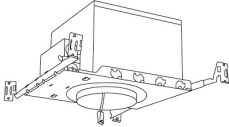

6" Koto™ Architectural Recessed Housings

6" High Lumen Maximum Adjustability ICA Housing
1250 lm (15.9W) w/ELK21 Series Module
1650-1800 lm (18.9W) w/ELK24 Series Module
New Construction