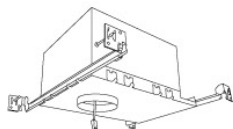

2" Maximum Adjustability ICA Housing
1350 lm (15.7W) w/ELK21 Series Module
1650 lm (15.7W) w/ELK24 Series Module
New Construction

CAT NO.	SPECIFICATIONS
E2LK41ICA	120V - Triac/ELV
E2LK42ICAD	120/27V - 0-10V/Triac/ELV¹