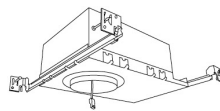

4" Shallow Maximum Adjustability ICA Housing
850 lm (14.7W) w/ELK19 Series Module
1100 lm (14.7W) w/ELK21 Series Module
1500 lm (14.7W) w/ELK24 Series Module
New Construction

CAT NO.	SPECIFICATIONS
E4LK98ICA	120V - Triac/ELV
E4LK99ICAD	120/277V - 0-10V/Triac/ELV¹