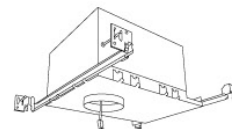

2" Maximum Adjustability ICA Housing
1500 lm (18.9W) w/ELK21 Series Module
1850 lm (18.9W) w/ELK24 Series Module
High Lumen New Construction

CAT NO.	SPECIFICATIONS
E2LK94ICA	120V - Triac/ELV
E2LK95ICAD	120/27V - 0-10V/Triac/ELV¹

¹ 3 in 1 dimming: Triac, ELV and 0-10V dimming in one driver to 1%