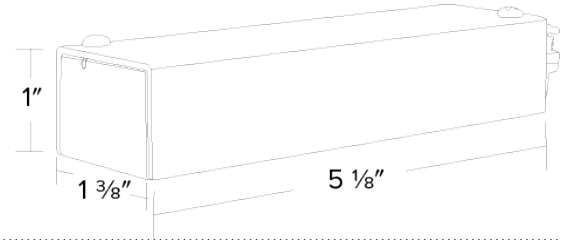

## Features

- Fits through 2" ceiling hole
- LET-60 inside
- Electronic Low Voltage (ELV) Dimmable. See compatible dimmer sheet for list of dimmers.
- 12V AC output, 120V Input
- 50W max
- Daisy chain up to 6 Oak Fixtures on one transformer
- Dimensions: 5 1/8" L x 1 3/8" W x 1" H

## Dimensions