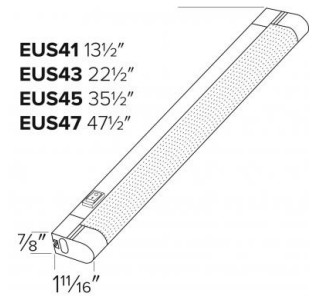

Azalea™ LED Undercabinet Lights

Features

- Slim Line LED Undercabinet Light, white polycarbonate body, ribbed clear acrylic diffuser creates smooth lumen output.
- Linkable up to 24 ft per circuit.
- On/Off switch.
- 5' power cord and plug included
- Mini-connectors for flush unit-to-unit connection included, flush mounting clips.
- 120V AC non-dimmable LED driver.
- ETL listed for dry location.

Specifications

Wattage	5W
Lumens	370 lm
Voltage	120V
Color Temp.	4000K
Lamp Type	LED

Dimensions

Product Number

Item	Description	Lamp type	Lumens	CCT	Watts	Voltage	Finish
EUS41W	13 1/2"	LED	370 lm	4000K	5W	120V	All White

Compatible Products

Azalea™ Undercabinet Light

Accessories

Linking Cable

CAT NO.	SPECIFICATIONS
EUSC6	6" Length
EUSC12	12" Length
EUSC24	24" Length
EUSC36	36" Length

5' Power Cord

CAT NO.	SPECIFICATIONS
EUSPC	5" Length