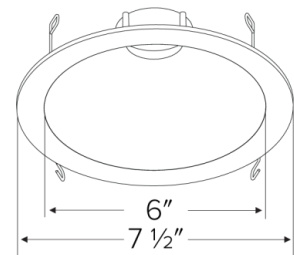

Compatible Housing: Compatible with 6" Koto Housings.

Lamp: Koto™ LED Module

Options

White

All Black

All Bronze

Haze w/White Trim

Dimensions