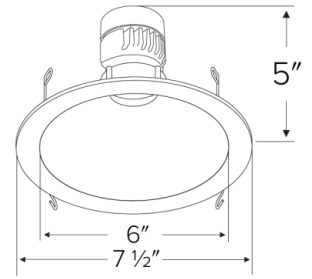

Product Numbers

Item	Finish
ELK6418W	All White
ELK6418BB	All Black
ELK6418BZ	All Bronze
ELK6418H	Haze with White Trim

Product Number Builder Example: ELK6418W

6" Pex™ Round Reflector Trim for Koto Module

Finish

ELK6418

- **W** All White
- **BB** All Black
- **BZ** All Bronze
- **H** Haze with White Trim