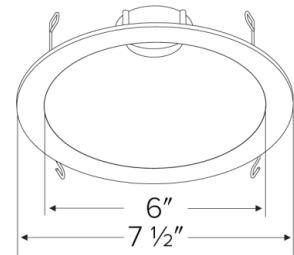

Compatible Housing: Compatible with 6" Koto Housings.

Lamp: Koto™ LED Module

Options

White

All Black

All Bronze

Haze w/White Trim

Dimensions