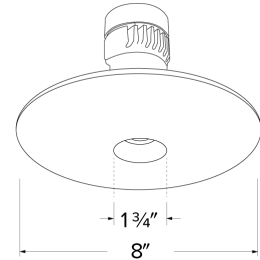

Features

- 6" Round Reflector
- Convenient twist-on design for ease of installation
- 25° tilt
- Lamp: Koto LED Module
- O.D.: 8"
- Pinhole Diameter: 1 3/4"

Technical Details

Construction: Diecast aluminum with a powder coated finish.

Lamp: Koto™ LED Module

Options

All White

Black w/White Trim Haze w/White Trim

Dimensions

Product Number

| Item | Finish |
|----------|-----------|
| ELK6427W | All White |

Product Number Builder Example: ELK6427W