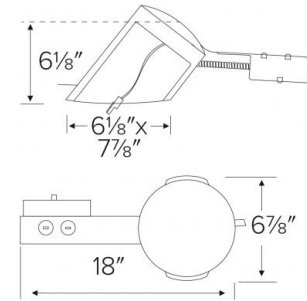

6" LED IC Airtight Super Sloped Ceiling Remodel Housing

ELCO Slant allows for installation in sloped ceilings ranging from 7/12 (30°) to 12/12 (45°). Can be used in insulated ceilings. Fits in 2" x 8" joist construction.

Features

- 6" Super Sloped Remodel Single Wall Housing.
- IC Airtight for use in insulated ceilings.
- Designed for use in 7/12 to 12/12 sloped ceiling.
- California Title 24 (JA8-2016-E).

Specifications

Wattage	24W
Voltage	120V
Damp Location	UL listed

Dimensions

Technical Details

Construction:

- IC Rated for Direct Contact with Insulation.
- Designed for use in 7/12 to 12/12 sloped ceiling.
- Housing adjusts in frame to accommodate up to 1 1/4" ceiling thickness.
- Aluminum housing for greater heat dissipation.

Installation: Designed for ceiling plenums where 2x8 joists or taller are used. Template for hole cutout is provided with each housing. See installation sheet for detailed information.

Junction Box: Positioned to accommodate straight conduit runs. Seven 1/2" trade size conduit knockouts and One 3/4" knockout. Four true pry-out knockout slots for easy Romex installation.