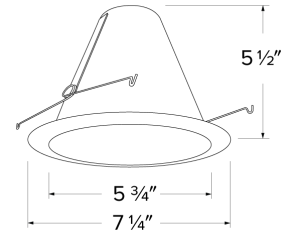

## Features

- Reflector Cone, self-flanged.
- Lamp: (1) 42W max CFL, 75W MAX PAR30 or R30, 90W MAX PAR38, 120W BR40.
- O.D.: 7 1/4".

## Technical Details

**Construction:** Meticulously manufactured trim with a powder coated or anodized finish.

**Installation:** Clips securely mount trim into the housing and keeps ring flush with ceiling.

## Dimensions