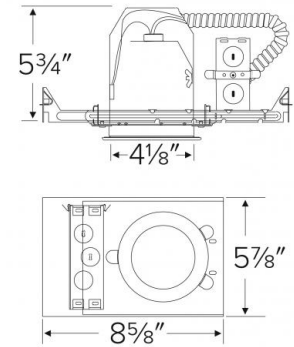

4" Airtight IC Housing with GU24 Base Socket

Features

- Airtight Housing for insulated ceilings.
- Adjustable socket bracket.
- Lamp: LED Insert or 18W MAX. Self ballasted 120V CFL, GU24 base.
- Meets CA Title 24 requirements with LED insert only.
- cUL Listed for damp location and for feed through.

Specifications

Wattage	18W
Voltage	120V
Lamp Type	GU24 LED or CFL
Damp Location	Listed

Dimensions

Technical Details

Construction:

- IC rated for direct contact with insulation, for use in IC or non-IC conditions.
- Housing adjusts in frame to accommodate up to 1 1/4" ceiling thickness.
- Airtight housing with gasket to restrict airflow in accordance with ASTM E-283 air-tight requirements.
- Aluminum housing for greater heat dissipation. Stamped galvanized steel frame.

Installation: Designed for ceiling plenums where 2x8 joists or taller are used. High strength hanger bars can easily be nailed to joists. Maximum hole cutout is 4 1/4". Suitable for T-grid and drop ceiling applications. See installation sheet for detailed information.

Junction Box: Positioned to accommodate straight conduit runs. Seven 1/2" trade size pryout conduit knockouts, 4 Romex pryouts with strain relief.

Hanger Bars: Pre-installed hanger bars with True Nail facilitate easy installation in regular lumber, engineered lumber, and laminated beams. Integral T-bar slots for easy installation in T-grids. Spans up to 24" and can be repositioned 90°. Score lines allow for tool-free hanger bar size reduction. Integral leveling flange allows for single-person installation while aligning the housing with the joists.