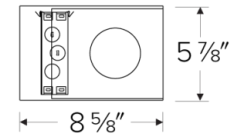

EL386ICA

EL386ICA-EM7