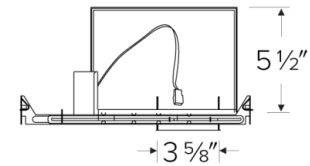

EL386ICA

EL386ICA-EM7