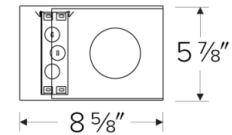

EL386ICA

EL386ICA-EM7