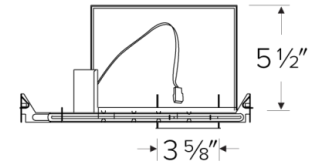

EL386ICA

EL386ICA-EM7