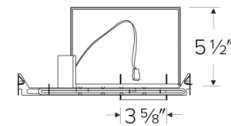

Product Numbers

Item	Description	Voltage	Dimming
EL386ICA		120V	Triac/ELV
EL386ICA-EM7	Emergency Battery Backup	120V	Triac/ELV