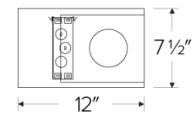

Product Numbers

Item	Description	Voltage	Dimming
EL386ICA		120V	Triac/ELV
EL386ICA-EM7	Emergency Battery Backup	120V	Triac/ELV