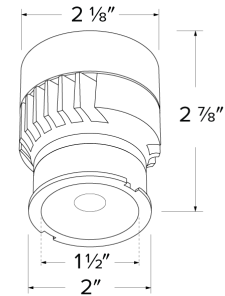

10° Koto™ LED Module (Narrow Spot)

Works with 2", 3", 4" & 6" Recessed Housings and Koto™ Trims

Features

- Includes 10° lens installed, and field changeable 25° & 38° lens included (for ELK0827-NSP & ELK0830-NSP)
- Includes 38° lens installed, and field changeable 10° & 25° lens included (for ELK0327 & ELK0330)
- Integrated 120V dimmable driver Triac/ELV
- Excellent color rendering 93+ CRI
- Works in 2", 3", 4" & 6" ELCO Housings with Koto™ twist-on trims
- Energy Star Certified. Title 24 JA8-2019 Compliant
- Optional: Louver (L45), Linear Lens (L46), Spread Lens (L47), Clear Lens (L48), Frosted Lens (L49), Color Shifter (L50), Snoot (L51W, L51B), Blue Lens (L52), Pink Lens (L53), Single Asymmetric Lens (L54), Double Asymmetric Lens (L55)
- Covered by U.S. PATENTS and Patents Pending

Specifications

Wattage	10.5W
Lumens	850 lm
Voltage	120V
Color Temp.	3000K
Dimmable	Triac/ELV
Lamp Type	LED
Beam Angle	10°
CRI	95
Wet Location	cUL Listed w/Wet Location Trim
Damp Location	cUL Listed

Dimensions