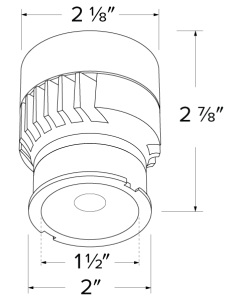

10° Koto™ LED Module (Narrow Spot)

Works with 2", 3", 4" & 6" Recessed Housings and Koto™ Trims

Features

- Includes 10° lens installed, and field changeable 25° & 38° lens included (for ELK0827-NSP & ELK0830-NSP)
- Includes 38° lens installed, and field changeable 10° & 25° lens included (for ELK0327 & ELK0330)
- Integrated 120V dimmable driver Triac/ELV
- Excellent color rendering 93+ CRI
- Works in 2", 3", 4" & 6" ELCO Housings with Koto™ twist-on trims
- Energy Star Certified. Title 24 JA8-2019 Compliant
- Optional: Louver (L45), Linear Lens (L46), Spread Lens (L47), Clear Lens (L48), Frosted Lens (L49), Color Shifter (L50), Snoot (L51W, L51B), Blue Lens (L52), Pink Lens (L53), Single Asymmetric Lens (L54), Double Asymmetric Lens (L55)
- Covered by U.S. PATENTS and Patents Pending

Specifications

Wattage	10.5W
Lumens	850 lm
Voltage	120V
Color Temp.	3000K
Dimmable	Triac/ELV
Lamp Type	LED
Beam Angle	10°
CRI	95
Wet Location	cUL Listed w/Wet Location Trim
Damp Location	cUL Listed

Dimensions