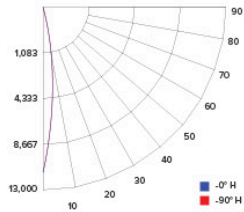

### CANDLE POWER SUMMARY

| Degree Vertical | 0°    |
|-----------------|-------|
| 0               | 10979 |
| 5               | 4622  |
| 15              | 413   |
| 25              | 89    |
| 35              | 32    |
| 45              | 17    |
| 55              | 13    |
| 65              | 9     |
| 75              | 5     |
| 85              | 0     |
| 90              | 0     |