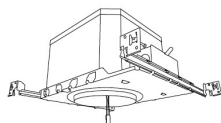

2-Hour Shallow Fire Rated 6" ICA Housing
New Construction

CAT NO.	SPECIFICATIONS
EL75FICAS	6 3/16" Height