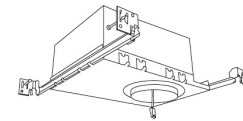

4" R-60 Spray Foam Insulation Housing
New Construction

CAT NO.	SPECIFICATIONS
EL490AJICA	Maximum Adjustability, For use in R60 or Chicago plenum applications