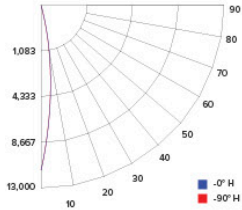

CANDLE POWER SUMMARY

Degree Vertical	0°
0	10979
5	4622
15	413
25	89
35	32
45	17
55	13
65	9
75	5
85	0
90	0

ILLUMINANCE AT A DISTANCE

Distance to Target Plane	Center Beam Footcandles	Beam Diameter
4'	686	0.8'
6'	305	1.2'
8'	172	1.6'
10'	110	2.0'