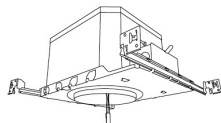

CAT NO.	SPECIFICATIONS
EL770ICA	7 1/2" Height

6" Standard ICA Housing
Remodel

CAT NO.	SPECIFICATIONS
EL770RICA	7 1/2" Height

2-Hour Shallow Fire Rated 6" ICA Housing
New Construction

CAT NO.	SPECIFICATIONS
EL75FICAS	6 3/16" Height