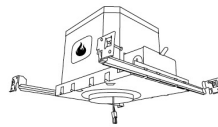

2-Hour Fire Rated 4" ICA Housing
New Construction

CAT NO.	SPECIFICATIONS
EL48FICA	7 1/2" Height, Sound Rated

4" Pex™ Twist-On Trims