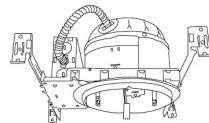

CAT NO.	SPECIFICATIONS
EL770ICA	7 1/2" Height

6" Standard ICA Housing
Remodel

CAT NO.	SPECIFICATIONS
EL770RICA	7 1/2" Height

2-Hour Shallow Fire Rated 6" ICA Housing
New Construction

CAT NO.	SPECIFICATIONS
EL75FICAS	6 3/16" Height