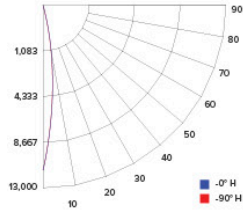

CANDLE POWER SUMMARY

Degree Vertical	0°
0	10979
5	4622
15	413
25	89
35	32
45	17
55	13
65	9
75	5
85	0
90	0

ILLUMINANCE AT A DISTANCE

Distance to Target Plane	Center Beam Footcandles	Beam Diameter
4'	686	0.8'
6'	305	1.2'
8'	172	1.6'
10'	110	2.0'