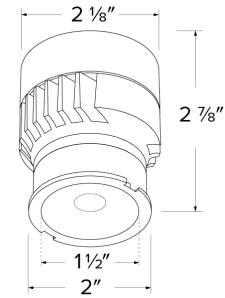

Dimensions

Technical Details

Optics: Frosted polycarbonate module lens diffuses light evenly throughout while reducing glare with LED technology.

Construction: Integrated driver and light engine with quick connect. Diecast aluminum body with heat fins allow for efficient cooling.

Installation: Twist-on design for toolless trim installation, for use with Koto™ trims only. Can be use in 2", 3", 4" & 6" housings with quick connect base.

Electrical: Up to 850 lm/2700K-3000K. Module connects to 120 power supply. High efficiency driver with a power factor >0.9. Start time of less than 0.75 seconds.

LED Technology: Extremely accurate Color Rendering Index of 93+. Lumen Maintenance of 50,000 hours L70 Life based on LM80 standardized test results. Superior Thermal Management by utilizing integrated heat sink. Instant On to Full Brightness technology. No LED pixilation.

Dimmability: Works with 120V Triac and ELV type dimmers. Dims down to 5%. For full list of dimmers, refer to the Dimmer Compatibility List. Industry leading dimming that dims smoothly with no hot spots or flickering.

Listings: cUL Listed for Damp Locations. cUL Listed for Wet Location with Wet location trims. RoHS Compliant. Energy Star Certified. Title 24 JA8-2019 Compliant

Warranty: ELCO Products are built to last with a 5-year Limited Warranty.

Product Number

Item	Lamp type	Lumens	CCT	Watts	Voltage	Dimming	Beam Angle
ELK0327	LED	350 lm	2700K	5W	120V	Triac/ELV	38°