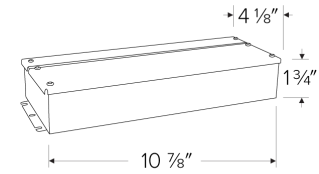

Specifications

Wattage	300W
Voltage	24V DC (12A)
Dimmable	Triac/ELV/MLV

Dimensions

Product Number

Item	Watts	Voltage	Dimming
DRVU24V300WD	300W	24V DC (12A)	Triac/ELV/MLV