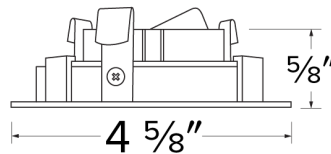

Product Number

Item	Finish
ELK4716W	All White

Product Number Builder Example: ELK4716W

Unique™ 4" Square Baffle

Finish

ELK4716

W All White