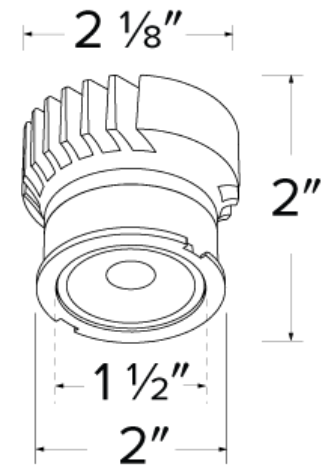

Specifications

Color Temp.	2700K - 5000K
Lamp Type	LED
Beam Angle	38°
CRI	95
Wet Location	Rated for wet location trims
Damp Location Rated	

Dimensions

Technical Details

Optics: PC lens diffuses light evenly throughout while reducing glare with LED COB technology.