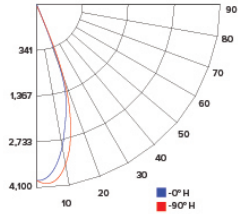

PHOTOMETRIC REPORT

Product #: ELK19TWD
(E45KT12ICAD) @4000K
Wattage / Lumens: 15.66 W / 1569.2 lm
Luminaire LPW: 100.2 lm/W