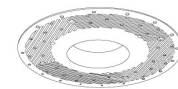

ELK2888
Finishes:
(W, B*, BZ)

Square Gimbal

ELK2588
Finishes:
(W, B*, BZ)

Round Adj. Trimless Reflector

ELK215
Finishes:
(W, B*)

Trimless Spackle Frame

EL2SFR
For use with ELK215

Finishes: **W** - All White, **BB** - All Black, **BZ** - All Bronze, **B** - Black w/White Ring, **C** - Chrome w/White Ring, **H** - Haze w/White Ring, **B*** - All Black (For ELK2872, ELK2888, ELK2588, & ELK215)