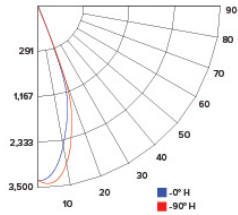

Photometric Report

Tunable White Koto™ LED Module

PHOTOMETRIC REPORT

Product #: ELK19TWD
(E45KT12ICAD) @2700K
Wattage / Lumens: 16.9 W / 1353.4 lm
Luminaire LPW: 80 lm/W