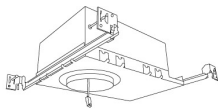

Compatible Products

For use with Tunable White Koto™ LED Module

4" Koto™ Dedicated LED ICA Housings

4" Tunable White Koto™ IC Airtight Housing
New Construction

CAT NO.	SPECIFICATIONS
E45KT10ICAD	1000 lm, 14W, 120/277V AC
E45KT12ICAD	1250 lm, 18.3W, 120/277V AC

4" Pex™ Twist-On Trims