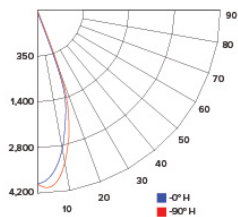

PHOTOMETRIC REPORT

Product #: ELK19TWD
(E45KT12ICAD) @6500K
Wattage / Lumens: 17.06 W / 1650.9 lm
Luminaire LPW: 96.7 lm/W