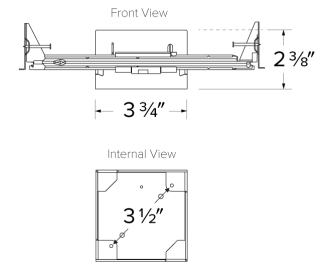

### Installation:

- Designed for shallow ceiling plenums.
- High strength swivel hanger bars that can be nailed to joists.
- Height adjustable bracket for flush alignment even after mounting

**Junction Box:** Positioned to accommodate straight conduit runs. Four 1/2" trade size conduit knockouts (2 on each side, 2 on top).

**Hanger Bars:** Swivel hanger bars with True Nail for easy installation in regular lumber, engineered lumber, and laminated beams. Integral T-bar slots for easy installation in T-Bars. Hanger bars span 24". Score lines allow for tool-free hanger bar size reduction. Integral leveling flange allows for single-person installation while aligning housing with the joists.

## Dimensions

## Product Numbers

| Item  | Description              |
|-------|--------------------------|
| ELJ4S | 3 3/4" x 3 3/4" x 2 3/8" |