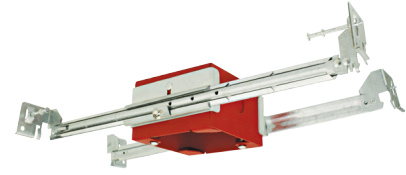

# Square New Construction Box

Maximum 2-Hour Fire Rated ceiling assembly can be maintained when installed according to the International Building Code, Section 714.

## Features

- The ideal solution for ceiling mount fixtures
- Standard 3 1/2" spaced mounting holes
- Height adjustable bracket for flush alignment even after mounting
- IC Airtight for direct contact with insulation, for use in IC and Non-IC applications
- No need to construct a fire rated box
- Swivel hanger bars for new construction mounting
- Low profile makes ideal in shallow plenum applications
- cUL listed under cUL 514A Standards as a metallic outlet box
- Maximum 2-Hour Fire Rated ceiling assembly can be maintained when installed according to the International Building Code, Section 714

### Installation:

- Designed for shallow ceiling plenums.
- High strength swivel hanger bars that can be nailed to joists.
- Height adjustable bracket for flush alignment even after mounting

**Junction Box:** Positioned to accommodate straight conduit runs. Four 1/2" trade size conduit knockouts (2 on each side, 2 on top).

**Hanger Bars:** Swivel hanger bars with True Nail for easy installation in regular lumber, engineered lumber, and laminated beams. Integral T-bar slots for easy installation in T-Bars. Hanger bars span 24". Score lines allow for tool-free hanger bar size reduction. Integral leveling flange allows for single-person installation while aligning housing with the joists.