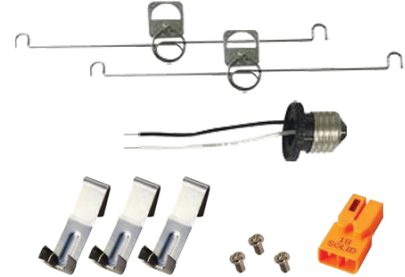

Sky Panels™ Mounting Bracket

Features

- Mounting accessories for 4" and 6" recessed housings

Product Number

Item

ELSPMNT468