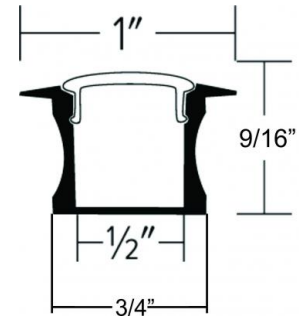

Dimensions

Product Number

Item	Description	Finish
EUD37-8	Channel	Aluminum