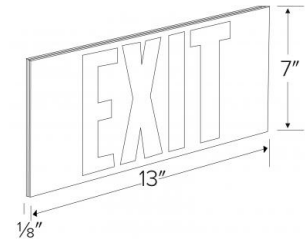

Self Illuminating Exit Sign

Features

- Self Illuminating Exit Sign, does not require any electricity to operate.
- Legible viewing distance from 50 feet.
- Available in red or green letters.
- Adhesive arrows/chevrons included for jobsite customization
- No maintenance required.
- Compliant to cUL924, IBC, NFPA.
- ETL Listed for Damp Locations
- 20 Year life span

Options

Dimensions

Product Number

Item	Description
EE80S	Green Letters