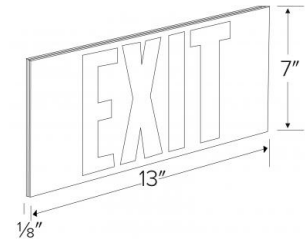

# Self Illuminating Exit Sign

## Features

- Self Illuminating Exit Sign, does not require any electricity to operate.
- Legible viewing distance from 50 feet.
- Available in red or green letters.
- Adhesive arrows/chevrons included for jobsite customization
- No maintenance required.
- Compliant to cUL924, IBC, NFPA.
- ETL Listed for Damp Locations
- 20 Year life span

## Dimensions