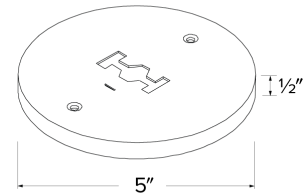

Round Monopoint Canopy Track Accessory

Features

- Round Monopoint Canopy for Line Voltage fixtures.

Options

White

Black

Bronze

Dimensions

Product Number

Item	Description	Finish
EP819W	Round Monopoint Canopy Track Accessory	All White