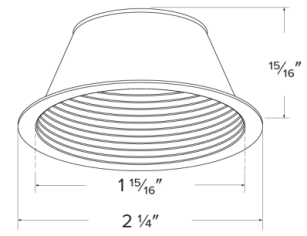

White Round Trim

Black Round Trim

Bronze Round Trim

White Square Trim

Black Square Trim

Reflector Dimensions

Baffle Dimensions

Round Trim Dimensions

Square Trim Dimensions

Product Number

Item	Description	Finish
ERT22SQB	Square Trim	Black

Product Number Builder Example: ERT210W

Accessories for 2" LED Elm™ Downlights

Style

Color Finish

ERT