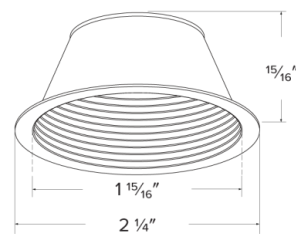

White Round Trim

Black Round Trim

Bronze Round Trim

White Square Trim

Black Square Trim

Reflector Dimensions

Baffle Dimensions

Round Trim Dimensions