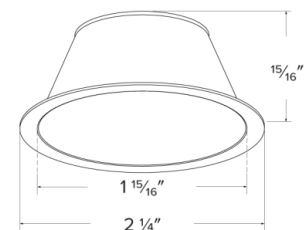

White Round Trim

Black Round Trim

Bronze Round Trim

White Square Trim

Black Square Trim

Reflector Dimensions

Baffle Dimensions

Round Trim Dimensions