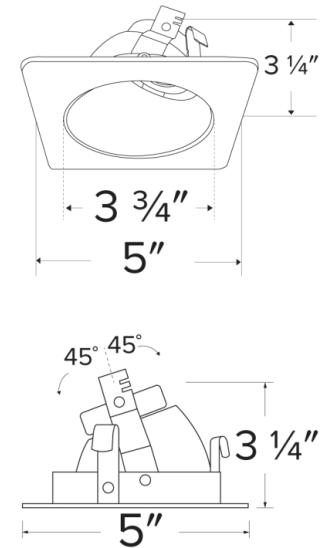

Dimensions

Product Number

Item	Finish
ELK4222W	All White

Product Number Builder Example: ELK4222W

Pex™ 4" Square Adjustable Reflector Wall Wash

Finish

ELK4222

W All White