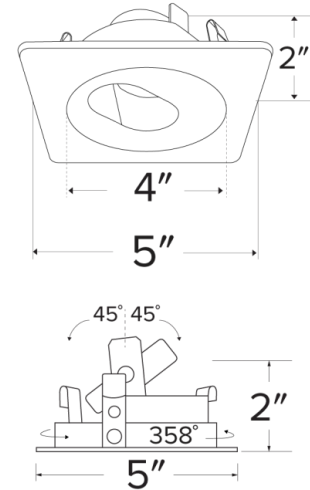

Dimensions

Product Number

Item	Finish
ELK4220W	Black with White Trim

Product Number Builder Example: ELK4220W

Pex™ 4" Square Slot Rotatable Aperture

Finish

ELK4220

W

W Black with White Trim